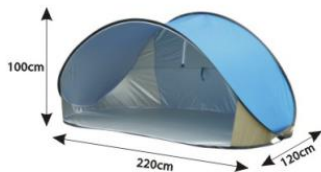

Item No.:TN1904

Pop Up Beach Tent for Two adults
Cover: 180T Polyester with silver Lining
Floor: 180T Polyester

Size (LxWxH)	Frame
220x120x100cm	Φ 6mm fiberglass
Case pack	
78x78x28cm/15pcs	

- 3" seconds pop up open