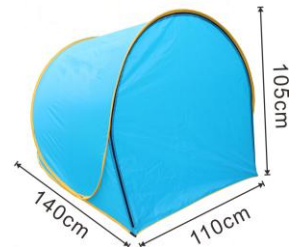

Item No.: TN1902-2

Pop Up Beach Tent for Two adults
Cover: 180T Polyester with silver Lining
Floor: 180T Polyester

Size (LxWxH)	Frame
140*110*105cm	Φ 5mm fiberglass
Case pack	
67x67x25cm/12pcs	

- 3" seconds pop up open