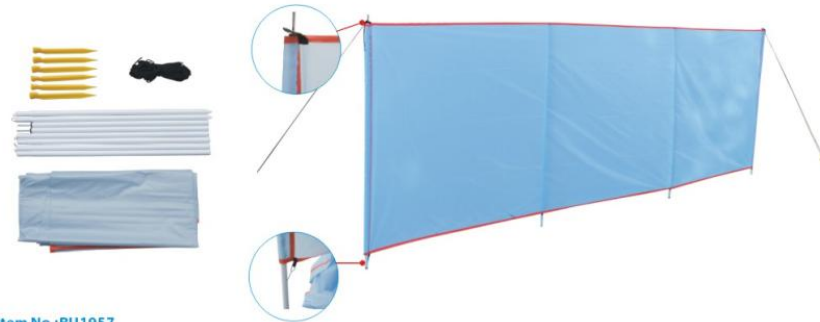

Item No.:BU1955

Wind screen

Fabric :170T nylon

Size (WxH)	Pole :steel,4pcs	Case pack
3.0m x 1.0m	Φ 16mm	122x18.5x18.5cm/12pcs

Item No.:BU1956

Wind screen

Fabric :190T nylon

Size (WxH)	Pole :steel,4pcs	Case pack
3.9m x 1.3m	Φ 16mm,three sections	61x34x20cm/12pcs