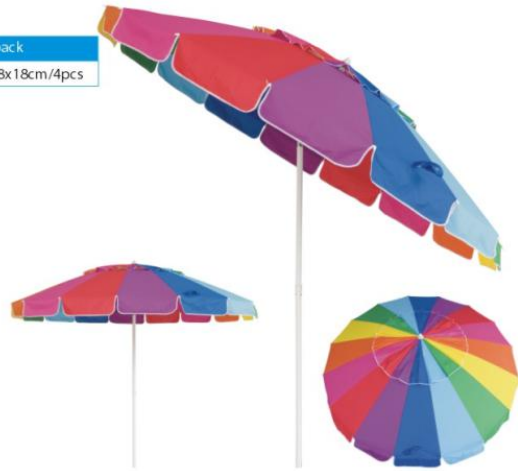

Item No.:BU1939

Inclinable rainbow beach parasol 20 panels

Fabric : 180g polyester with PA coating

Size	Pole:steel	10 Ribs: fiberglass	Case pack
Φ 2.4m	Φ 32/32mm	Φ6mm	140x18x18cm/4pcs

Tilt option

Zinc alloy for Φ32