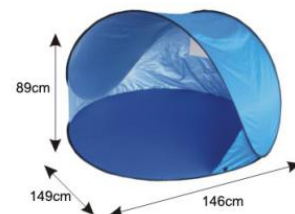

Item No.:TN1902

Pop Up Beach Tent for Two adults
Cover: 180T Polyester with silver Lining
Floor: 180T Polyester

Size (LxWxH)	Frame
149x146x89 cm	Φ4mm fiberglass
Case pack	
65x65x25cm/15pcs	

• 3" seconds pop up open