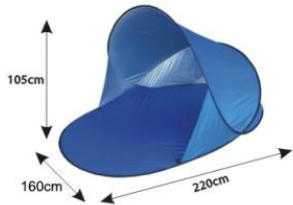

Item No.:TN1903

Pop Up Beach Tent for Two adults
Cover: 180T Polyester with silver Lining
Floor: 180T Polyester

Size (LxWxH)	Frame
220x160x105cm	Φ 5mm fiberglass
Case pack	
65x65x28cm/15pcs	

- 3" seconds pop up open